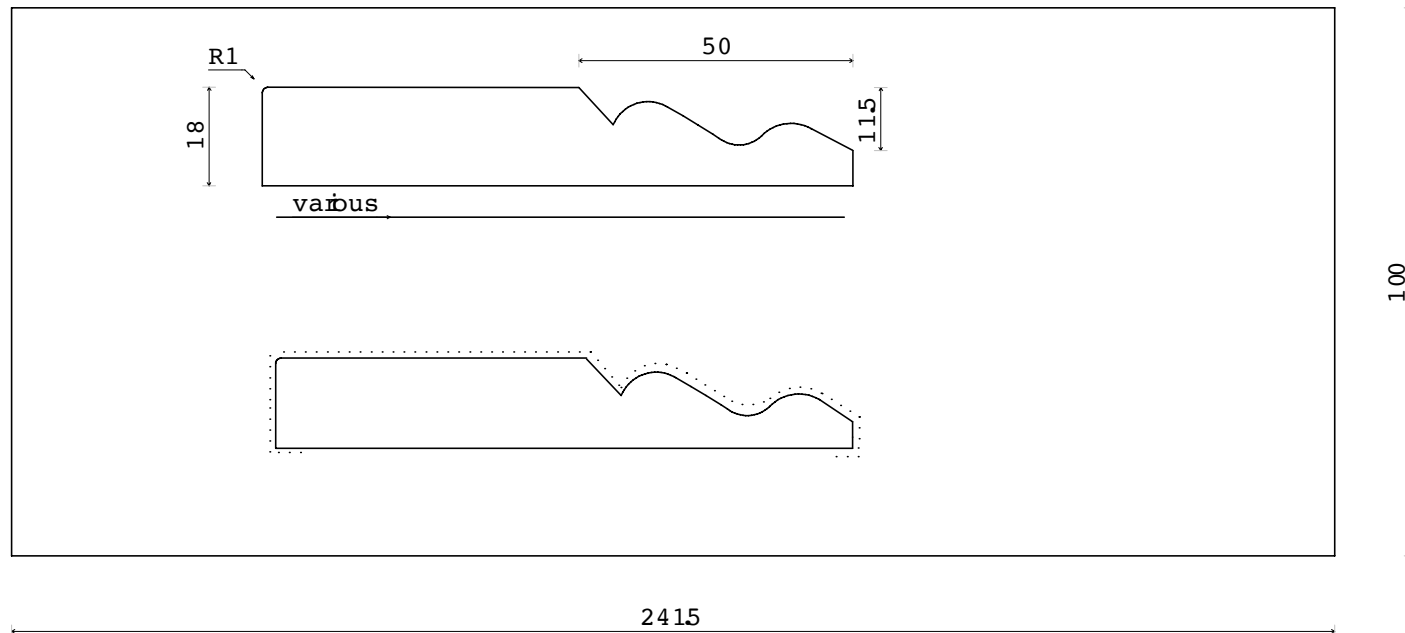

FOIL
WRAPPED
by *W. Howard*

W.HOWARD
MDF SPECIALISTS

whoward.eu

e: sales@whoward.co.uk

t: +44 (0)1942 881 900

OG03

Scale: 0.725

A, B & D = Primed