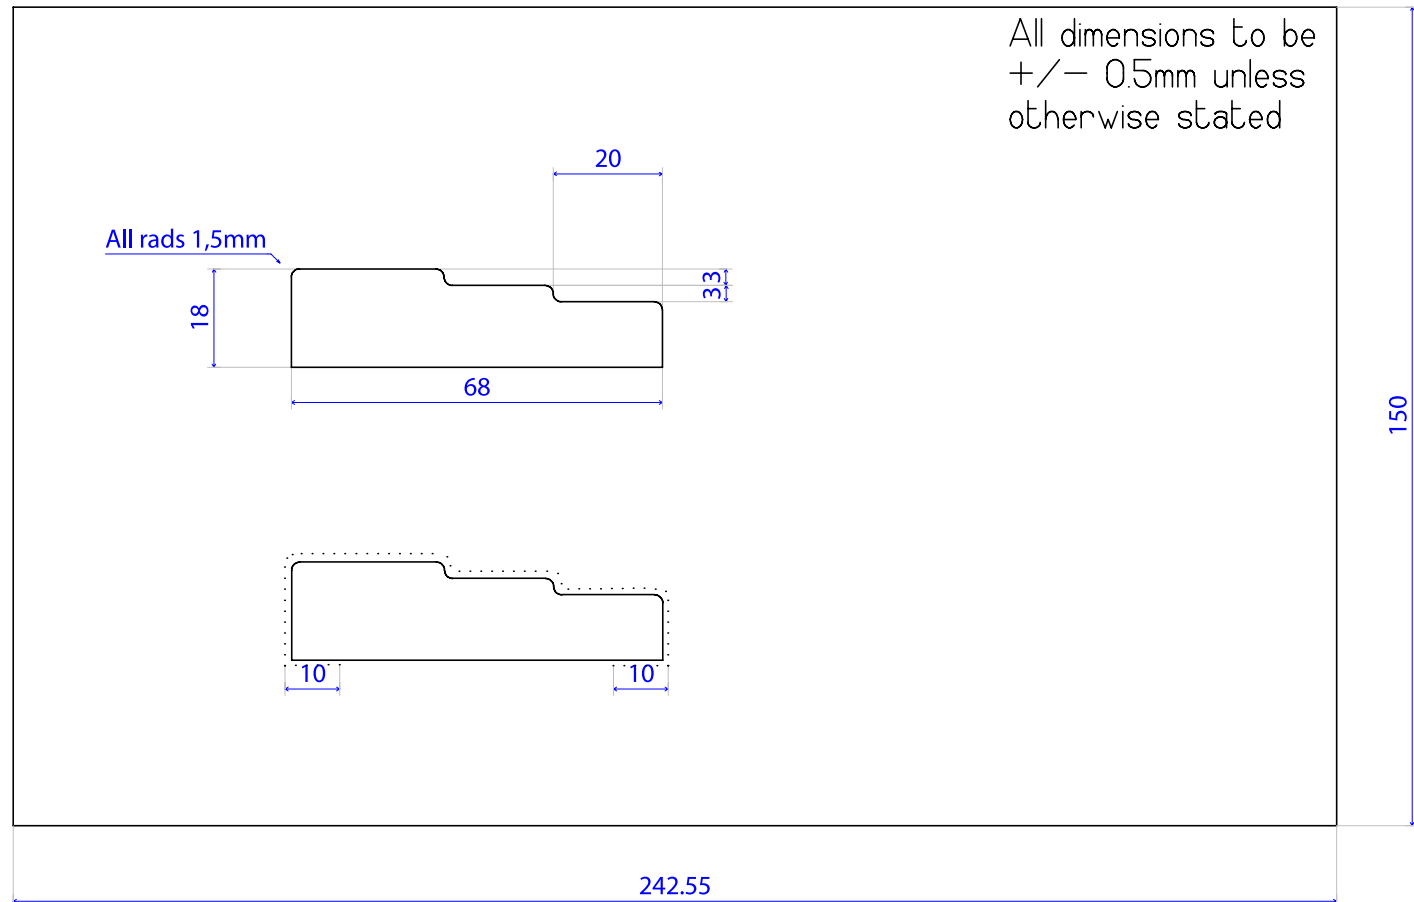

FOIL
WRAPPED
by *W. Howard*

W.HOWARD
MDF SPECIALISTS

whoward.eu

e: sales@whoward.co.uk

t: +44 (0)1942 881 900

SD01.68

Scale: 0.721