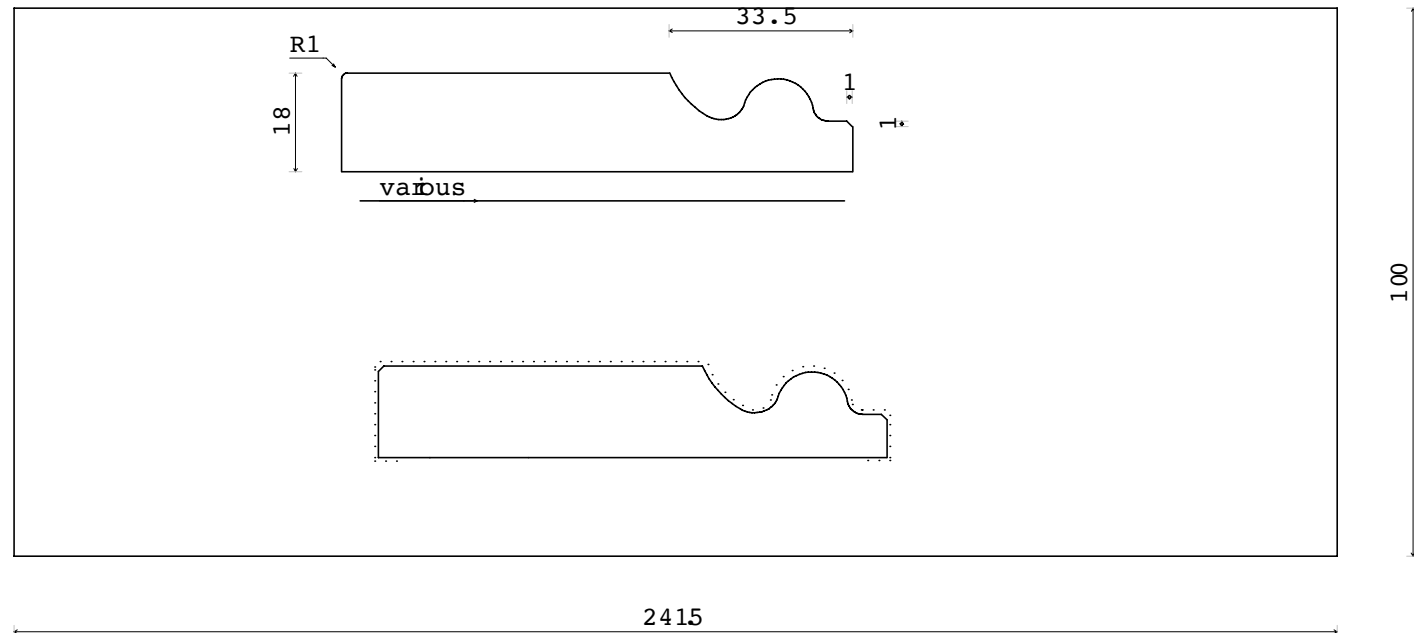

FOIL  
WRAPPED  
by *W. Howard*

**W.HOWARD**  
MDF SPECIALISTS

**whoward.eu**  
e: sales@whoward.co.uk  
t: +44 (0)1942 881 900

**TR03**

Scale: 1