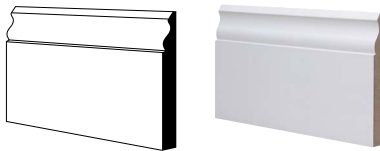

**CLASSIC
PROFILES**
by W. Howard

Popular and widely used styles with all
the benefits of Primed MDF

**Chamfered
& Rounded**

White Primed

[CLICK HERE for
a CAD drawing](#)

[CR01.15](#)

[CR01.18](#)

**Rounded Two
Edge 6mm
Radius**

White Primed

[CLICK HERE for
a CAD drawing](#)

Ogee 1

White Primed

[CLICK HERE for
a CAD drawing](#)

**Rounded One
Edge 6mm Radius**

White Primed

[CLICK HERE for
a CAD drawing](#)

Torus 1

White Primed

[CLICK HERE for
a CAD drawing](#)

**Rounded One Edge
9mm Radius**

White Primed

[CLICK HERE for
a CAD drawing](#)