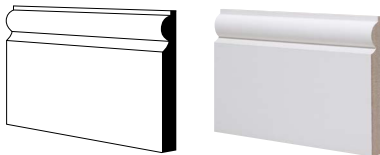

**CLASSIC
PROFILES**
by W. Howard

Popular and widely used styles with all
the benefits of Primed MDF

**Chamfered
& Rounded**

White Primed

[CLICK HERE for
a CAD drawing](#)

[CR01.15](#)

[CR01.18](#)

**Rounded Two
Edge 6mm
Radius**

White Primed

[CLICK HERE for
a CAD drawing](#)

Ogee 1

White Primed

[CLICK HERE for
a CAD drawing](#)

**Rounded One
Edge 6mm Radius**

White Primed

[CLICK HERE for
a CAD drawing](#)

Torus 1

White Primed

[CLICK HERE for
a CAD drawing](#)

**Rounded One Edge
9mm Radius**

White Primed

[CLICK HERE for
a CAD drawing](#)