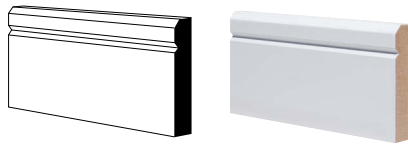

CONTEMPORARY
PROFILES *by W.Howard*

Our contemporary range features Primed MDF profiles that complement current interior styles

**Rounded One Edge
V Grooved**

White Primed

[CLICK HERE for
a CAD drawing](#)

BU01

BU02

Ovolo 13

White Primed

[CLICK HERE for
a CAD drawing](#)

**Chamfered &
Single V Grooved**

White Primed

[CLICK HERE for
a CAD drawing](#)